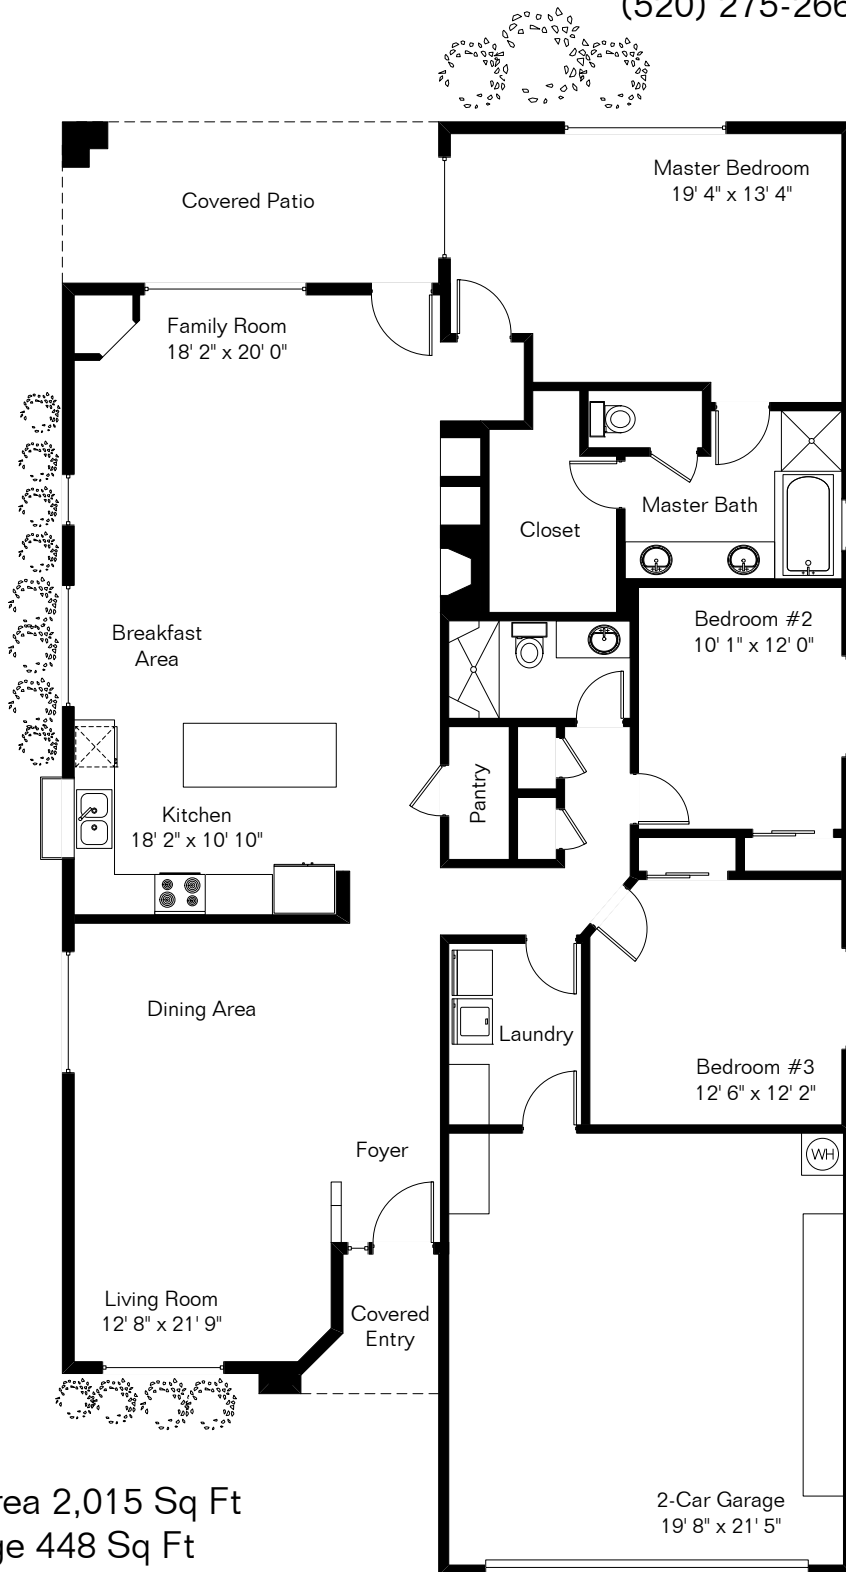

The square footages and room size information are deemed to be reliable but are not guaranteed and should be independently verified.

11055 N Desert Flower

Presented by Pam Treece

Long Realty Company

(520) 275-2664

Pool Area

Living Area 2,015 Sq Ft
Garage 448 Sq Ft

Site Visit October 2018

0 ft. 6 ft. 10 ft. 20 ft.

Copyright 2018 Floor Plans First! LLC
All Rights Reserved.

www.FloorPlansFirst.com

Toll Free (877) 887-1500
Voice (520) 881-1500

Floor Plans First!
See the Floor Plan First!